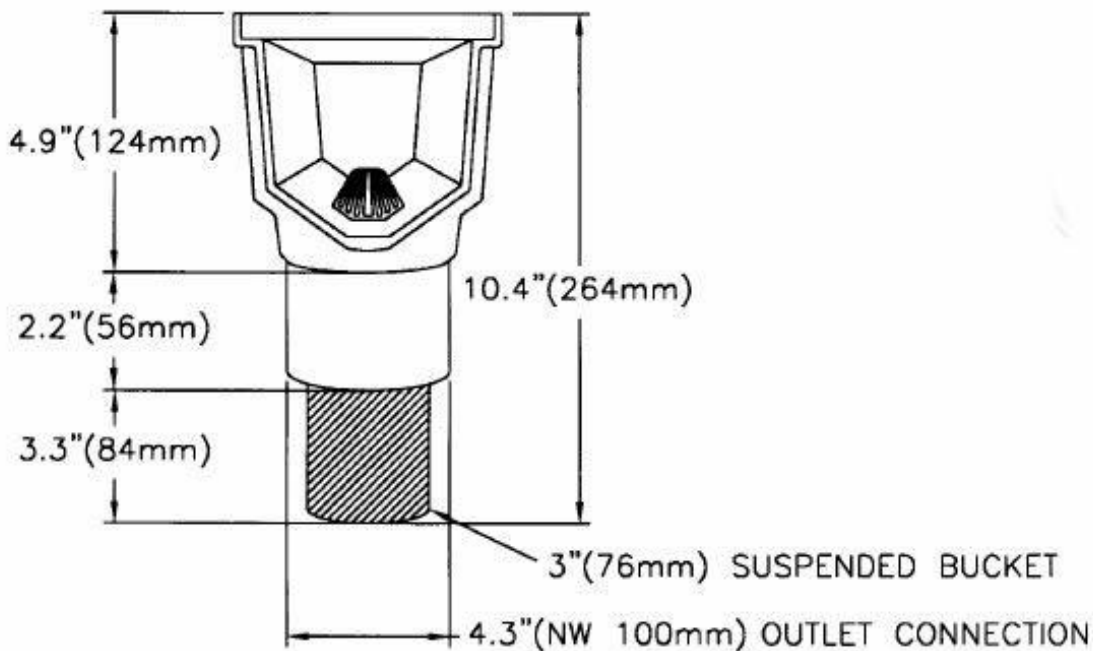

<p><b>Number</b></p> <p style="text-align: center;"><b>141400</b></p>	<p><b>Series</b></p> <p style="text-align: center;"><b>141400</b></p> <p style="text-align: center;">Mearin 100 Trap Set Bag CPS303 Series</p>
---	--

This Trap Set Bag contains:  
 (1) inline Trap Set and  
 (2) Endcaps

CHANNEL AND INLINE  
TRAP SET

**Manufacturer**

Quality engineered trench drain system

**Specification**

MEA 141400 TRAP SET BAG INCLUDES ONE INLINE TRAP SET AND (2) 141350 END CAPS FOR MEARIN 100 SIZE 4" INTERNAL WIDTH TRENCH CHANNELS. MADE WITH POLYPROPYLENE MATERIAL, SUPPLIED BY TRENCH DRAIN SUPPLY.