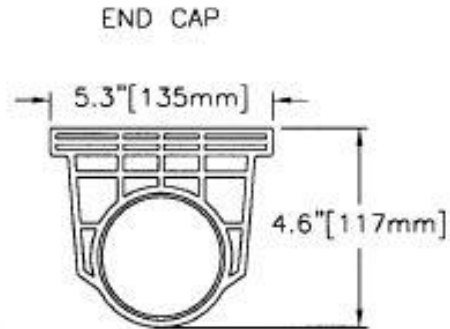

<p><b>Number</b></p> <p style="text-align: center;"><b>141400</b></p>	<p><b>Series</b></p> <p style="text-align: center;"><b>141400</b></p> <p style="text-align: center;">Mearin 100 Trap Set Bag CPS303 Series</p>
---	--

This Trap Set Bag contains:  
 (1) inline Trap Set and  
 (2) Endcaps

CHANNEL AND INLINE  
TRAP SET

**Manufacturer**

Quality engineered trench drain system

**Specification**

MEA 141400 TRAP SET BAG INCLUDES ONE INLINE TRAP SET AND (2) 141350 END CAPS FOR MEARIN 100 SIZE 4" INTERNAL WIDTH TRENCH CHANNELS. MADE WITH POLYPROPYLENE MATERIAL, SUPPLIED BY TRENCH DRAIN SUPPLY.